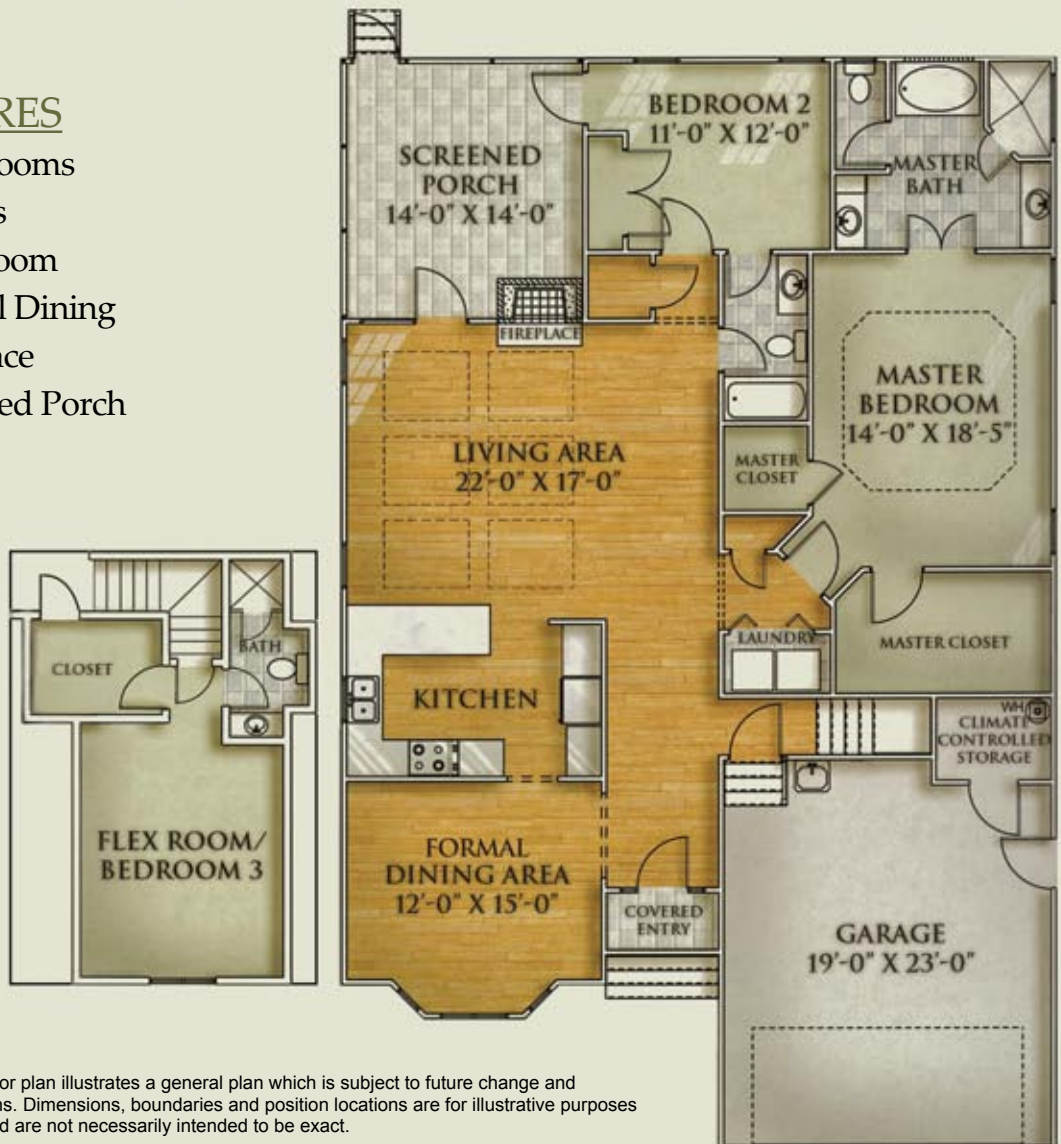

Azalea

2,250 Heated Sq. Ft.

FEATURES

- 2 Bedrooms
- 3 Baths
- Flex Room
- Formal Dining
- Fireplace
- Screened Porch

This floor plan illustrates a general plan which is subject to future change and revisions. Dimensions, boundaries and position locations are for illustrative purposes only and are not necessarily intended to be exact.