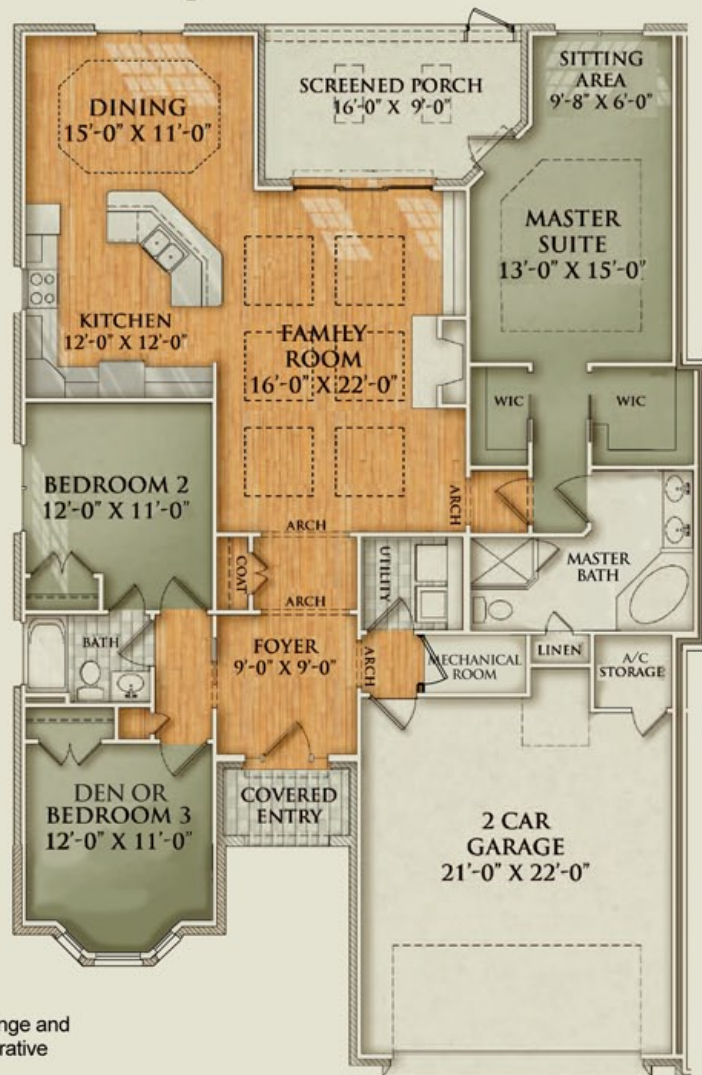

Boca Bay

1,900 Heated Sq.Ft.

FEATURES

- 3 Bedrooms
- 2 Baths
- Formal Dining
- Fireplace
- Screened Porch
- Climate-Controlled Storage

Boca Bay II

2,250 Heated Sq.Ft. | 3 Baths

This floor plan illustrates a general plan which is subject to future change and revisions. Dimensions, boundaries and position locations are for illustrative purposes only and are not necessarily intended to be exact.