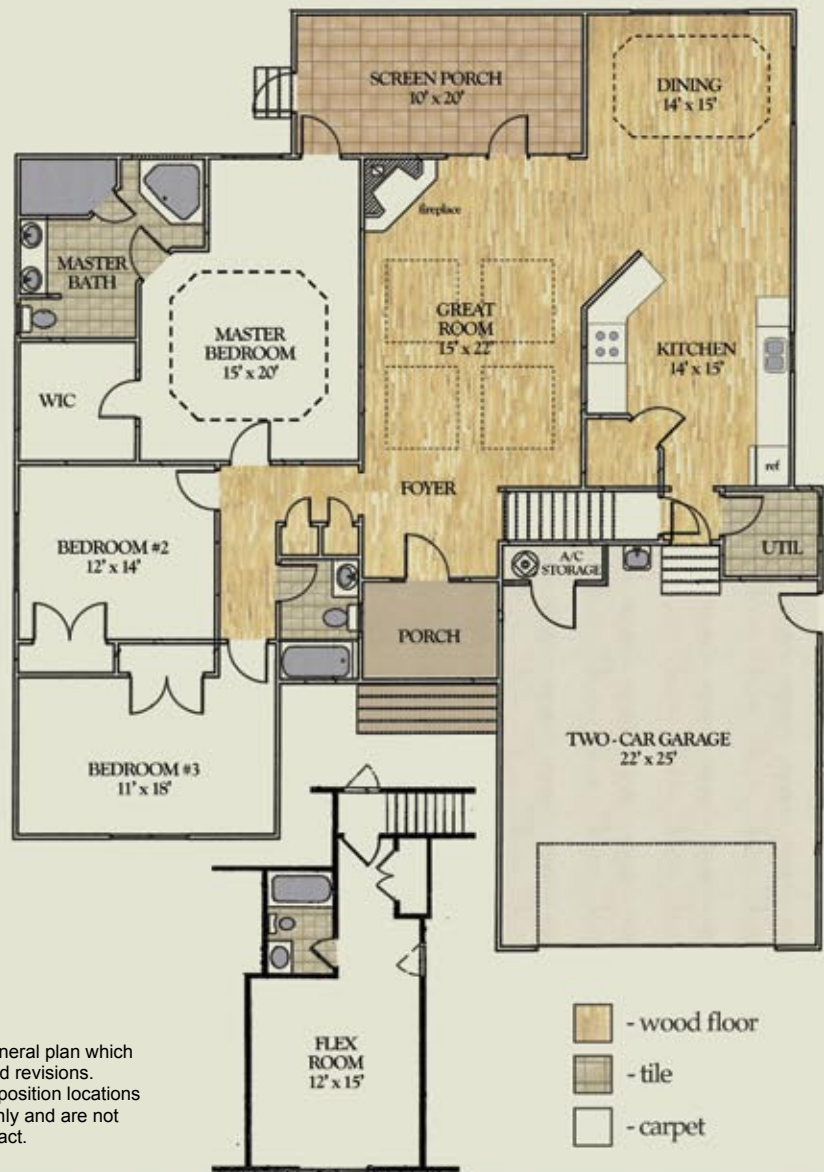

Brandon II

2,400 Heated Sq.Ft.

FEATURES

- 3 Bedrooms
- 3 Baths
- Flex Room
- Master Suite with Garden Tub
- Formal Dining
- Security System
- Fireplace
- Screened Porch
- Climate-Controlled Storage

This floor plan illustrates a general plan which is subject to future change and revisions. Dimensions, boundaries and position locations are for illustrative purposes only and are not necessarily intended to be exact.