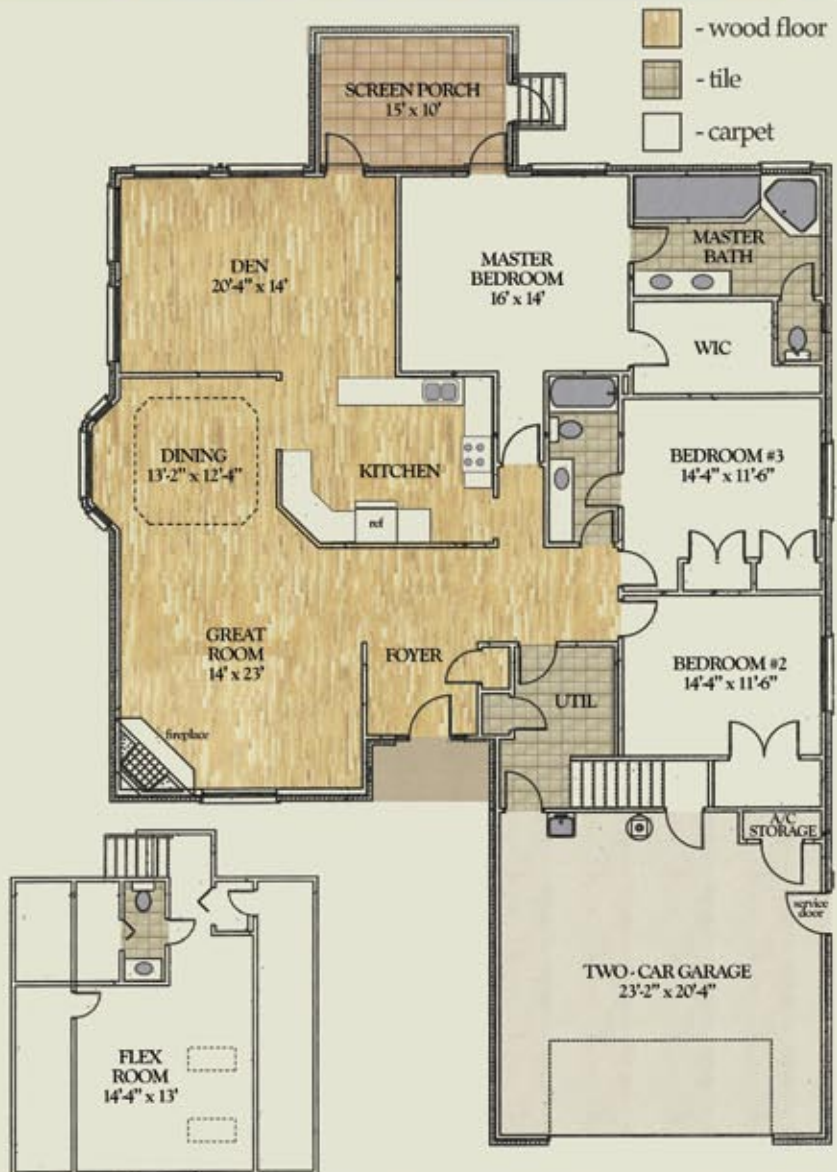

Dover II

2,650 Heated Sq.Ft.

FEATURES

- 3 Bedrooms
- 2.5 Baths
- Flex Room
- Vaulted Master Suite with Garden Tub
- Formal Dining
- Security System
- Fireplace
- Screened Porch
- Climate-Controlled Storage

This floor plan illustrates a general plan which is subject to future change and revisions. Dimensions, boundaries and position locations are for illustrative purposes only and are not necessarily intended to be exact.