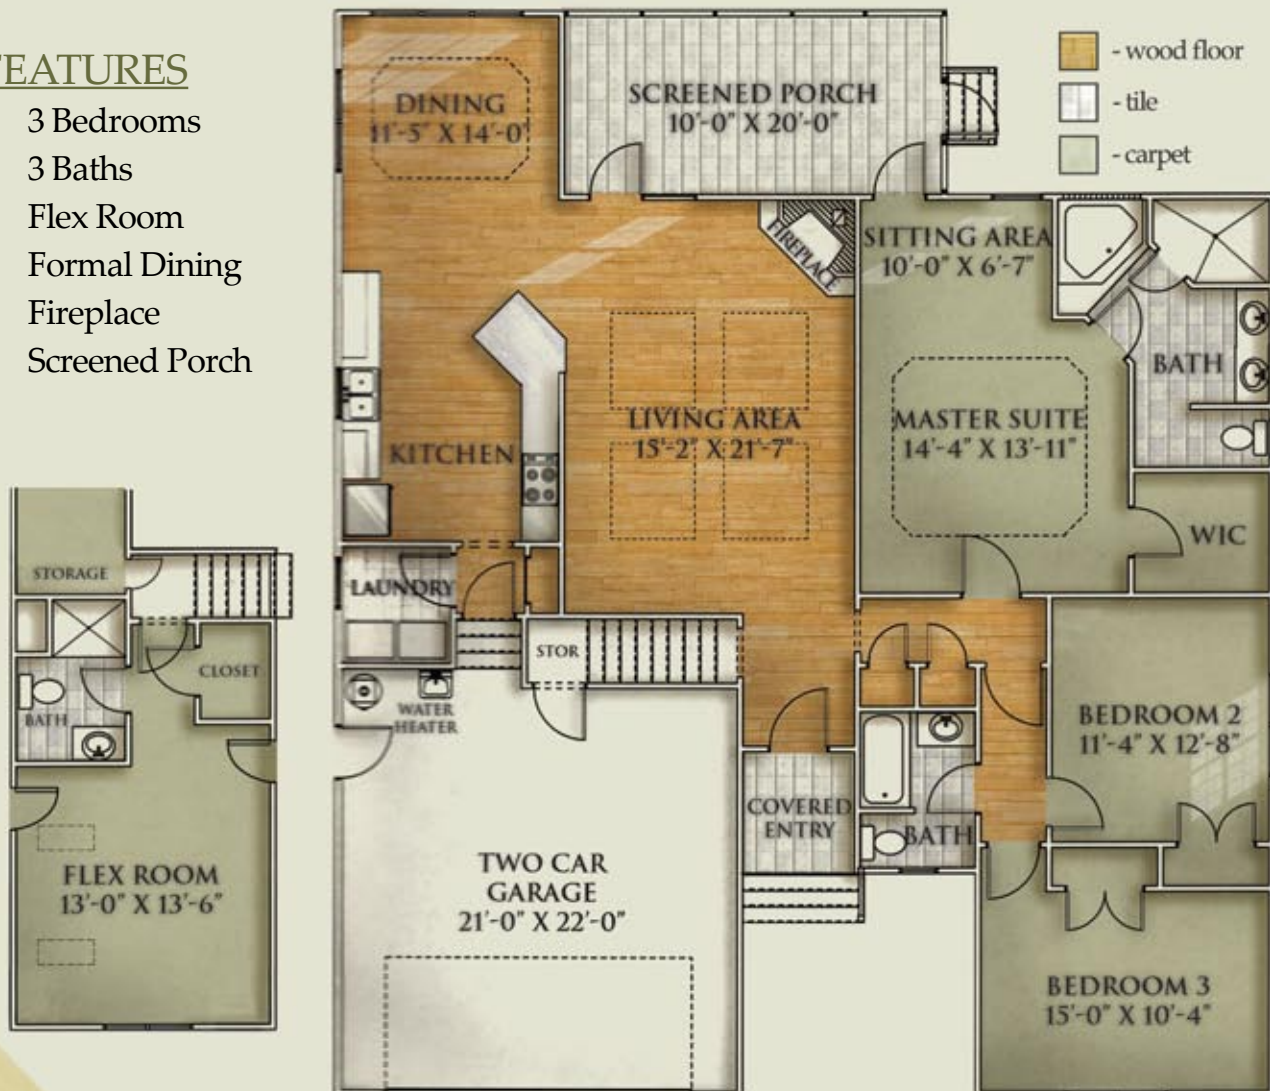

Hampton II

2,150 Heated Sq.Ft.

FEATURES

- 3 Bedrooms
- 3 Baths
- Flex Room
- Formal Dining
- Fireplace
- Screened Porch

This floor plan illustrates a general plan which is subject to future change and revisions. Dimensions, boundaries and position locations are for illustrative purposes only and are not necessarily intended to be exact.