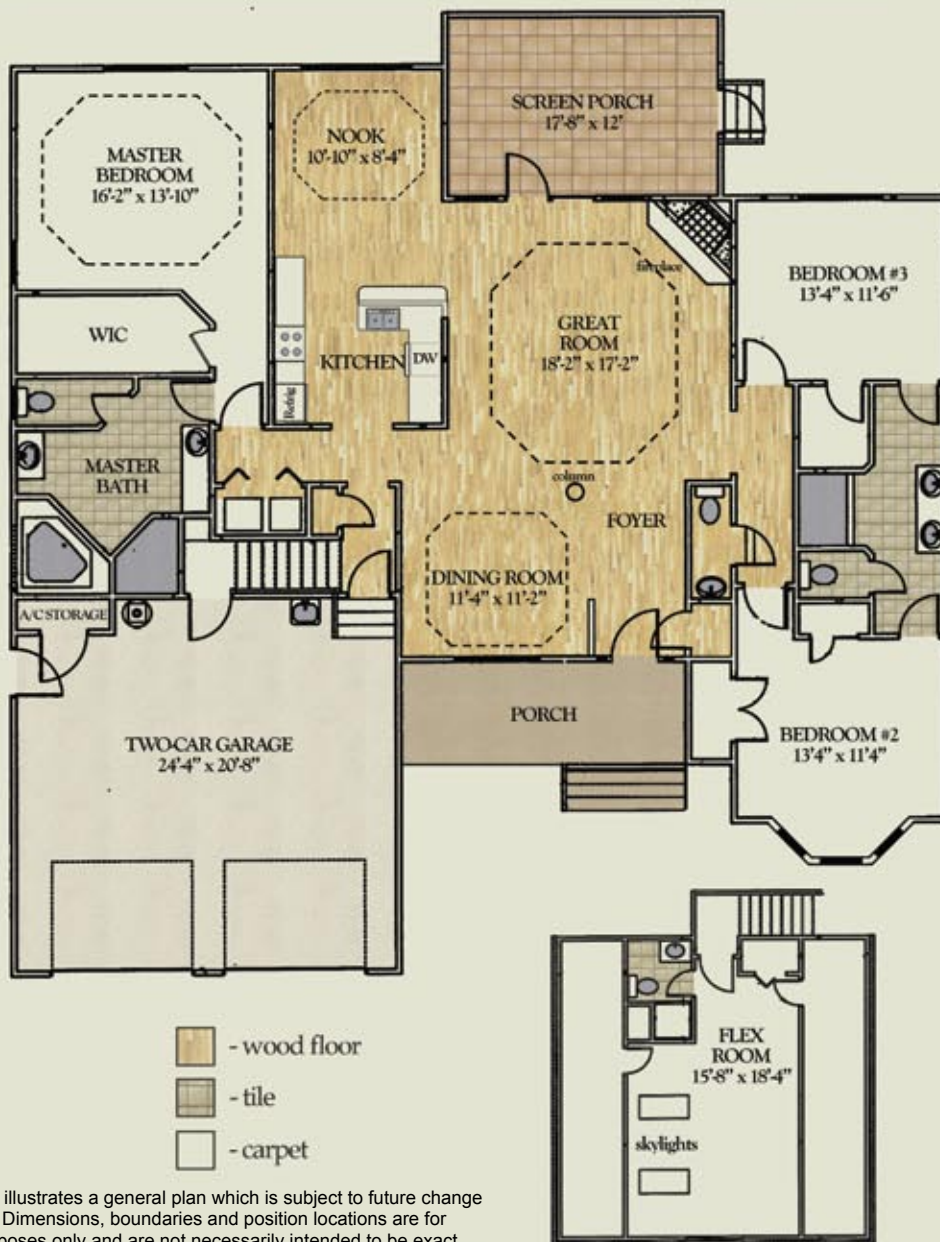

Kensington

2,450 Heated Sq.Ft.

FEATURES

- 3 Bedrooms
- 3.5 Baths
- Flex Room
- Private Guest Suites
- Formal Dining
- Breakfast Nook
- Security System
- Fireplace
- Screened Porch
- Climate-Controlled Storage

This floor plan illustrates a general plan which is subject to future change and revisions. Dimensions, boundaries and position locations are for illustrative purposes only and are not necessarily intended to be exact.