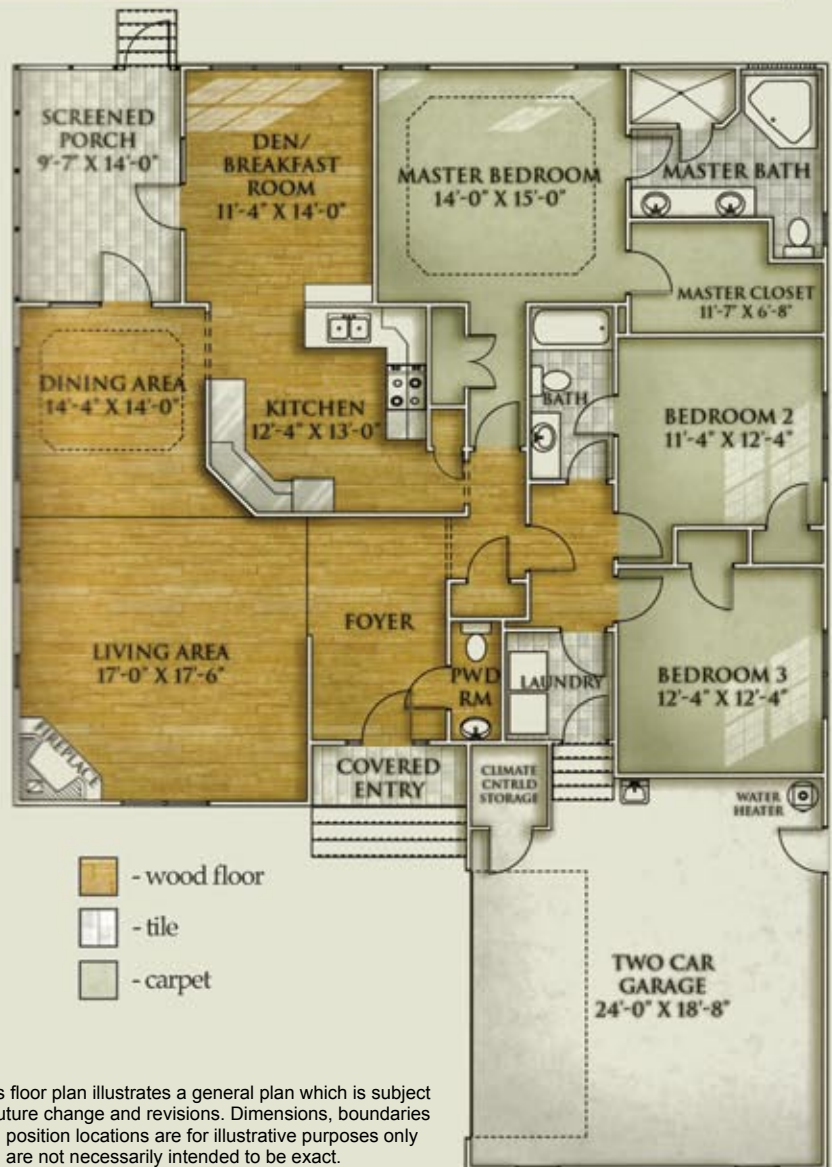

# Princeton

2,050 Heated Sq.Ft.

## FEATURES

- 3 Bedrooms
- 2.5 Baths
- Formal Dining
- Climate-Controlled Storage
- Fireplace
- Screened Porch

This floor plan illustrates a general plan which is subject to future change and revisions. Dimensions, boundaries and position locations are for illustrative purposes only and are not necessarily intended to be exact.