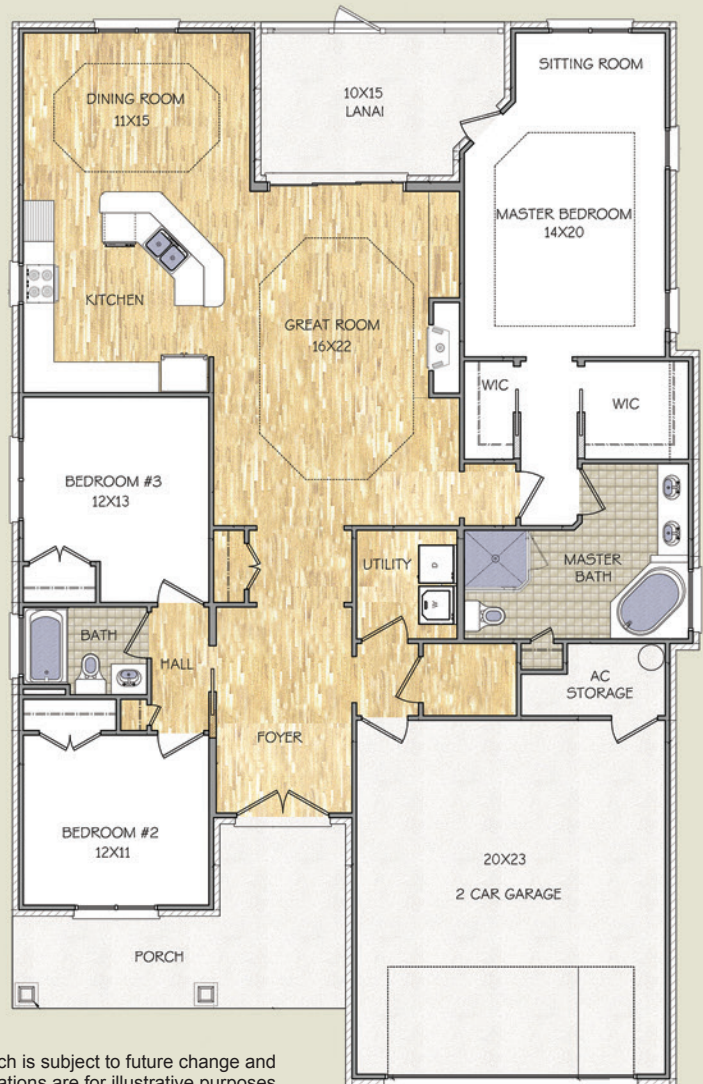

Ashford Cottage

1,951 Heated Sq. Ft.

FEATURES

- 3 Bedrooms
- 2 Baths
- Screened Lanai
- Fireplace
- Climate-Controlled Storage

ASHFORD COTTAGE II

2,250 Heated Sq.Ft. | 3 Baths

-  - wood floor
-  - tile
-  - carpet

This floor plan illustrates a general plan which is subject to future change and revisions. Dimensions, boundaries and position locations are for illustrative purposes only and are not necessarily intended to be exact.

PATIO HOME