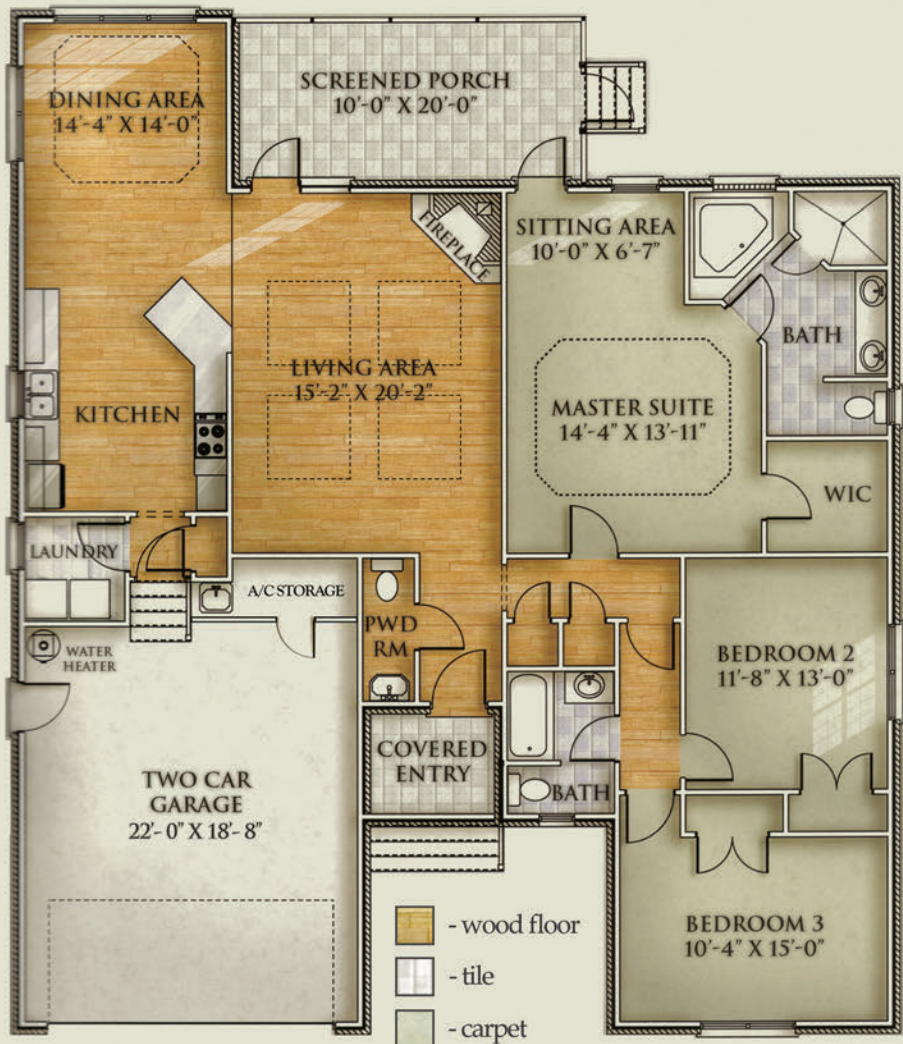

Hampton I & II

Hampton I - 1,900 Heated Sq.Ft.

FEATURES

- 3 Bedrooms & 2.5 Baths
- Formal Dining
- Fireplace
- Screened Porch
- Climate-Controlled Storage

Hampton II
2,150 Heated Sq.Ft.

PATIO HOME

This floor plan illustrates a general plan which is subject to future change and revisions. Dimensions, boundaries and position locations are for illustrative purposes only and are not necessarily intended to be exact.