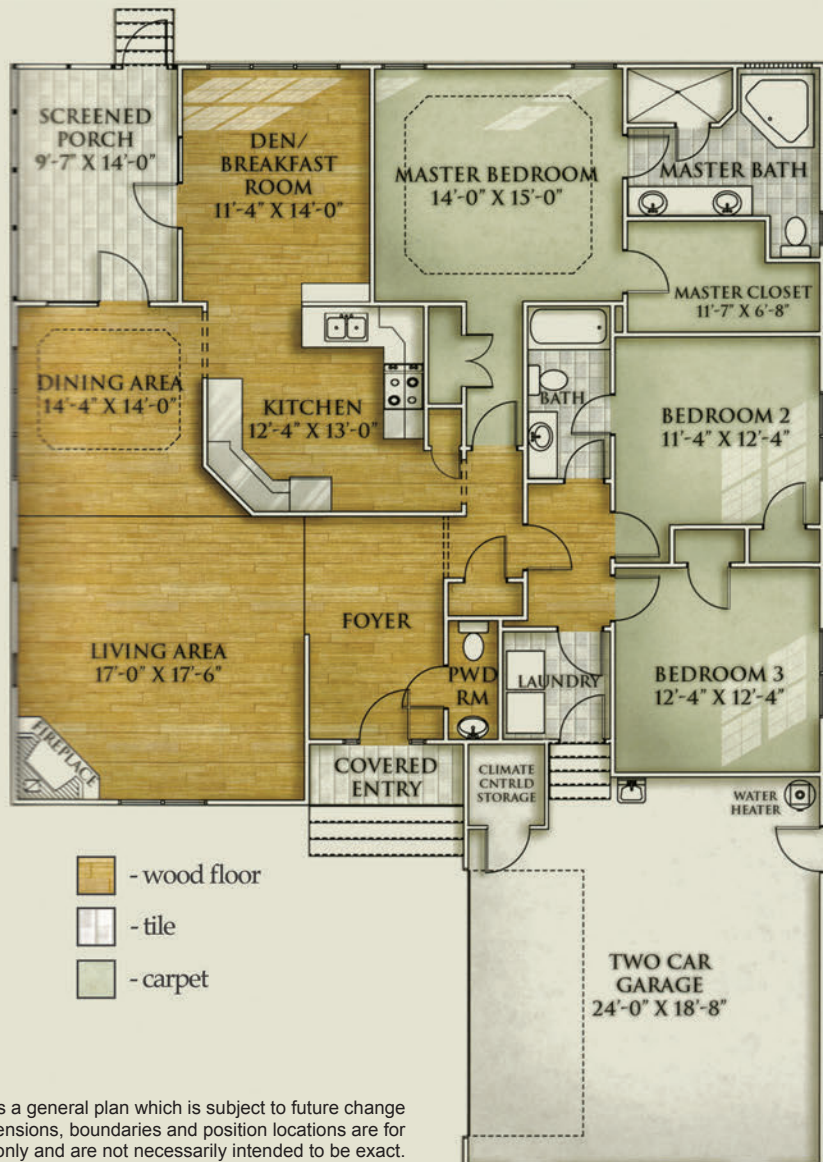

# Princeton

2,050 Heated Sq.Ft.

## FEATURES

- 3 Bedrooms
- 2.5 Baths
- Formal Dining
- Climate-Controlled Storage
- Fireplace
- Screened Porch

This floor plan illustrates a general plan which is subject to future change and revisions. Dimensions, boundaries and position locations are for illustrative purposes only and are not necessarily intended to be exact.